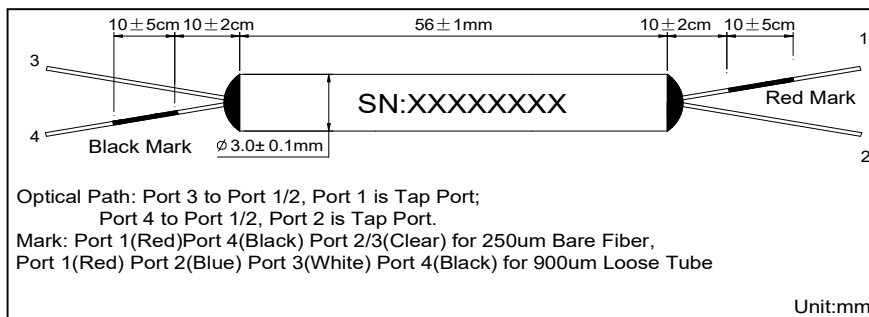

Specifications

Parameters		Unit	Premium	A grade	Premium	A grade
Center Wavelength		nm	980,1030,1064 or Specify		1310,1480,1550,1940,2000 or Specify	
Operating W.L.		nm	±20		±20	
Max. Splitting Ratio Tolerance (CR)	50/50	%	±5.0	±6.0	±5.0	±6.0
	40/60	%	±4.0	±4.8	±4.0	±4.8
	30/70	%	±3.0	±3.7	±3.0	±3.7
	20/80	%	±2.5	±3.0	±2.5	±3.0
	10/90	%	±2.2	±2.4	±2.2	±2.4
	5/95	%	±1.5	±1.7	±1.5	±1.7
	3/97	%	±1.1	±1.3	±1.1	±1.3
	2/98	%	±0.8	±1.0	±0.8	±1.0
Min. Polarization Extinction Ratio	CR > 10%	dB	18	15	20	17
	10% ≥ CR > 1%	dB	14	11	16	13
	CR ≤ 1%	dB	NA	NA	NA	NA
Max. Excess Loss		dB	0.8	1.0	0.4	0.6
Min. Return Loss		dB	50			
Max. Power Handling		W	1,3,5,10,20 or Specify			
Operating Temperature		°C	-5~70			
Storage Temperature		°C	-40~85			
Fiber Type		-	PM Fiber			
Package Dimensions	Power Handling 5W	mm	Ø3.0×56			
	Power Handling 20W	mm	75×12×8			

*The PM fiber and the connector key are aligned to the slow axis.

* The material must be RoHS compliant.

Package Dimensions

Ordering Information

HPMSMC-①①-②-③③-④④-⑤⑤⑤⑤-⑥⑥⑥⑥-⑦-⑧⑧-⑨⑨

①①: Wavelength

- 98 - 980nm
- 03 - 1030nm
- 06 - 1064nm
- 31 - 1310nm
- 55 - 1550nm
- 19 - 1940nm
- 20 - 2000nm
- SS - Specify

⑨⑨: Package Size

- 16 - Ø3.0×56
- 27 - 75×12×8
- S - Specify