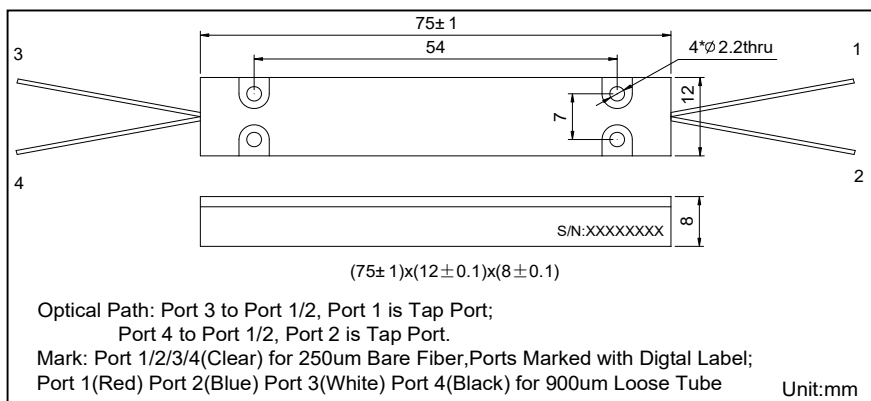

*Above specifications are for device without connector.

*For devices with connectors, IL will be 0.3dB (1310~2000) or 0.5dB (980~1064) higher, ER will be 2dB lower, RL will be 5dB lower and optical power is only 1W.

*The PM fiber and the connector key are aligned to the slow axis.

* The material must be RoHS compliant.

Package Dimensions

Ordering Information

HPMSMC-①①-②-③③-④④-⑤⑤⑤⑤-⑥⑥⑥⑥-⑦-⑧⑧-⑨⑨

①①: Wavelength

- 98 - 980nm
- 03 - 1030nm
- 06 - 1064nm
- 31 - 1310nm
- 55 - 1550nm
- 19 - 1940nm
- 20 - 2000nm
- SS - Specify

⑨⑨: Package Size

- 16 - Ø3.0×56
- 27 - 75×12×8
- S - Specify