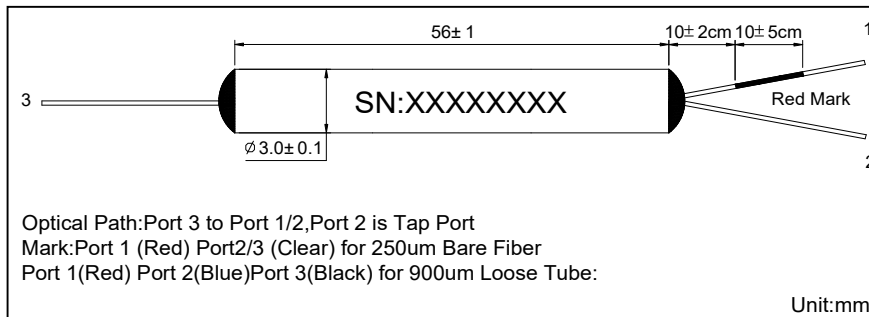

Specifications

Parameters		Unit	Premium	A grade	Premium	A grade
Center Wavelength		nm	980,1030,1064 or Specify		1310,1480,1550,1940,2000 or Specify	
Operating W.L.		nm	±20		±20	
Max. Splitting Ratio Tolerance (CR)	50/50	%	±5.0	±6.0	±5.0	±6.0
	40/60	%	±4.0	±4.8	±4.0	±4.8
	30/70	%	±3.0	±3.7	±3.0	±3.7
	20/80	%	±2.5	±3.0	±2.5	±3.0
	10/90	%	±2.2	±2.4	±2.2	±2.4
	5/95	%	±1.5	±1.7	±1.5	±1.7
	3/97	%	±1.1	±1.3	±1.1	±1.3
	2/98	%	±0.8	±1.0	±0.8	±1.0
Min. Polarization Extinction Ratio	CR > 10%	dB	18	15	20	17
	10% ≥ CR > 1%	dB	14	11	16	13
	CR ≤ 1%	dB	NA	NA	NA	NA
Max. Excess Loss		dB	0.8	1.0	0.4	0.6
Min. Return Loss		dB	50			
Max. Power Handling		W	1,3,5,10,20 or Specify			
Operating Temperature		°C	-5~70			
Storage Temperature		°C	-40~85			
Fiber Type		-	PM Fiber			
Package Dimensions	Power Handling 5W	mm	Ø3.0×56			
	Power Handling 20W	mm	75×12×8			

*The PM fiber and the connector key are aligned to the slow axis.

* The material must be RoHS compliant.

Package Dimensions

Ordering Information

HPMSMC-①①-②-③③-④④-⑤⑤⑤⑤-⑥⑥⑥⑥-⑦-⑧⑧-⑨⑨

①①: Wavelength

- 98 - 980nm
- 03 - 1030nm
- 06 - 1064nm
- 31 - 1310nm
- 55 - 1550nm
- 19 - 1940nm
- 20 - 2000nm
- SS - Specify